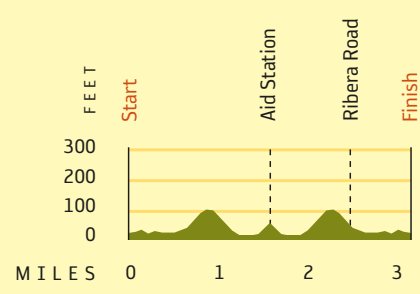

START TIMES

Event	Start Time	Start Location
5K	7:35 am	Rio Road + Highway 1
12K	7:35 am	Rio Road + Highway 1

Both events start at the Marathon finish line.

AID STATIONS

There are three aid stations on the 12K course and one on the 5K course. Each station will feature **Gatorade** first, then water. Refill stations, fruit, or **GU** energy gel are not provided at these shorter-distance events. Please be considerate of runners and walkers behind you and the environment and drop your empty cups and other trash at the receptacles provided after each station. Please do not put your trash inside used water cups! There are portable toilets located at each aid station. Each station also features medical personnel with minor first aid supplies.

5K Profile

12K Profile