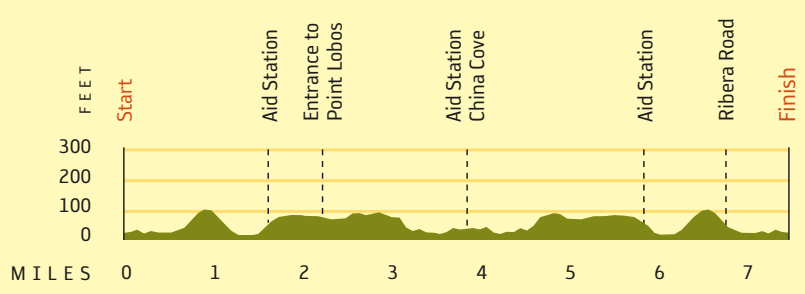

START TIMES

Event	Start Time	Start Location
5K	7:35 am	Rio Road + Highway 1
12K	7:35 am	Rio Road + Highway 1

Both events start at the Marathon finish line.

AID STATIONS

There are three aid stations on the 12K course and one on the 5K course. Each station will feature **Gatorade** first, then water. Refill stations, fruit, or **GU** energy gel are not provided at these shorter-distance events. Please be considerate of runners and walkers behind you and the environment and drop your empty cups and other trash at the receptacles provided after each station. Please do not put your trash inside used water cups! There are portable toilets located at each aid station. Each station also features medical personnel with minor first aid supplies.

5K Profile

12K Profile